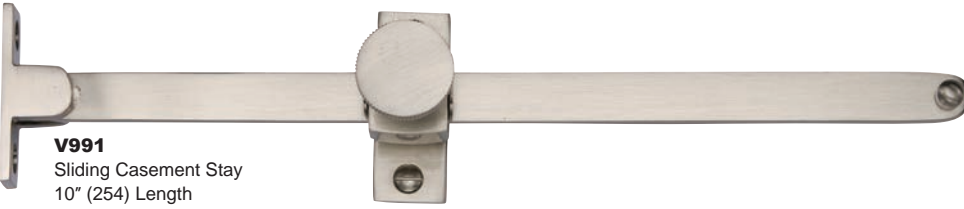

V990 8" 10" 12"
Casement Stay 8" (203) Length
10" (254) Length
12" (305) Length