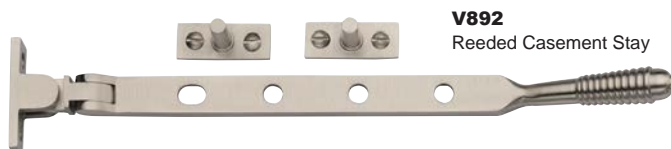

Window Hardware

V892
Reeded Casement Stay