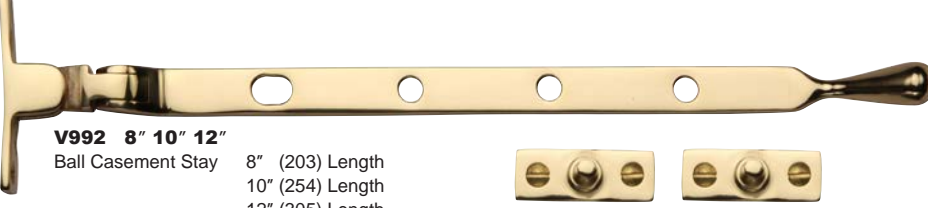

V892 10" 12"
Reeded Casement Stay 10" (254) Length
12" (305) Length

V992 8" 10" 12"
Ball Casement Stay 8" (203) Length
10" (254) Length
12" (305) Length

BK Available in Matt Black
Available in Unlacquered Brass (ULB)