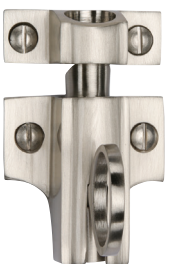

V895L LH
V895L RH
Espagnolette Handle
Reeded Pattern **Lockable**
Backplate 58[H] x 18mm[W]
Overall Height 135m
Projection 48mm
uPVC Replacement Handles
Available both LH & RH
Image shows Right-Handed

V1009L LH
V1009L RH
Espagnolette Handle
Ball Pattern **Lockable**
Backplate 58[H] x 18mm[W]
Overall Height 119mm
Projection 50mm
Available in Unlacquered Brass (ULB)
uPVC Replacement Handles
Available both LH & RH
Image shows Right-Handed

BK Available in Matt Black
Available in Unlacquered Brass (ULB)

V1007
Casement Stay
Locking Pin
39[L] x 15[W]

V1002
Cranked Casement
Stay Pin
40[L] x 15[W]

V1108
Sash Window Stop (pair) with key
Main body: 38[L] x 16[Di.]

V1117
Fanlight Catch
Overall Height 60.5mm
Width 45.5mm

V1116
Pole Hook
Overall Height 103mm
Diameter 30mm

V1090 Sash Handle Length 152mm
Length 102mm

V1118
Quadrant Stay
147mm Length

V1104
V1104L Lockable
Hook Plate
Sash Fastener
70[H] x 20[W]
Available in
Unlacquered Brass
(ULB)