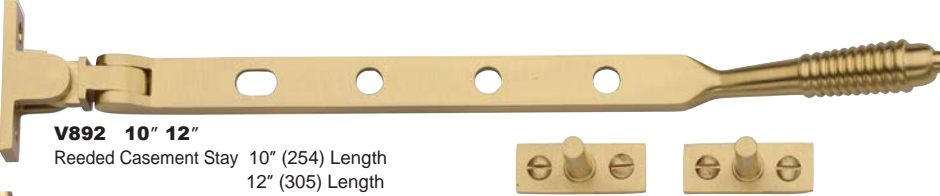

V1119 6" 10"
Roller Arm Stay 6" (150) Length
10" (254) Length