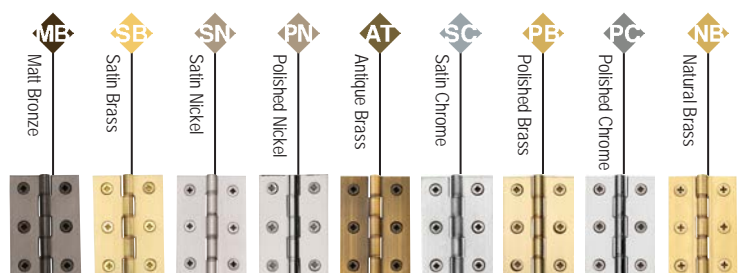

V1009L LH
V1009L RH
Espagnolette Handle
Ball Pattern **Lockable**
Backplate 58[H] x 18mm[W]
Overall Height 119mm
Projection 50mm
Available in Unlacquered Brass (ULB)
uPVC Replacement Handles
Available both LH & RH
Image shows Right-Handed

V7116 65
Sash Lift 65[W] x 23[H]

V1110
Sash Lift 55[W] x 40[H]

BK Available in Matt Black
Available in
Unlacquered Brass (ULB)

Double Phosphor Washered
ITEM Dimensions Leaf Thickness
PR88-400 3"[H] x 2"[W] 2.5mm

WINDOW FITTINGS

All items below available in all finishes **ME SE PN SN AT SC PE PC**

All measurements are in mm

V990 8" 10" 12"
Casement Stay 8" (203) Length
10" (254) Length
12" (305) Length

V991
Sliding Casement Stay
10" (254) Length