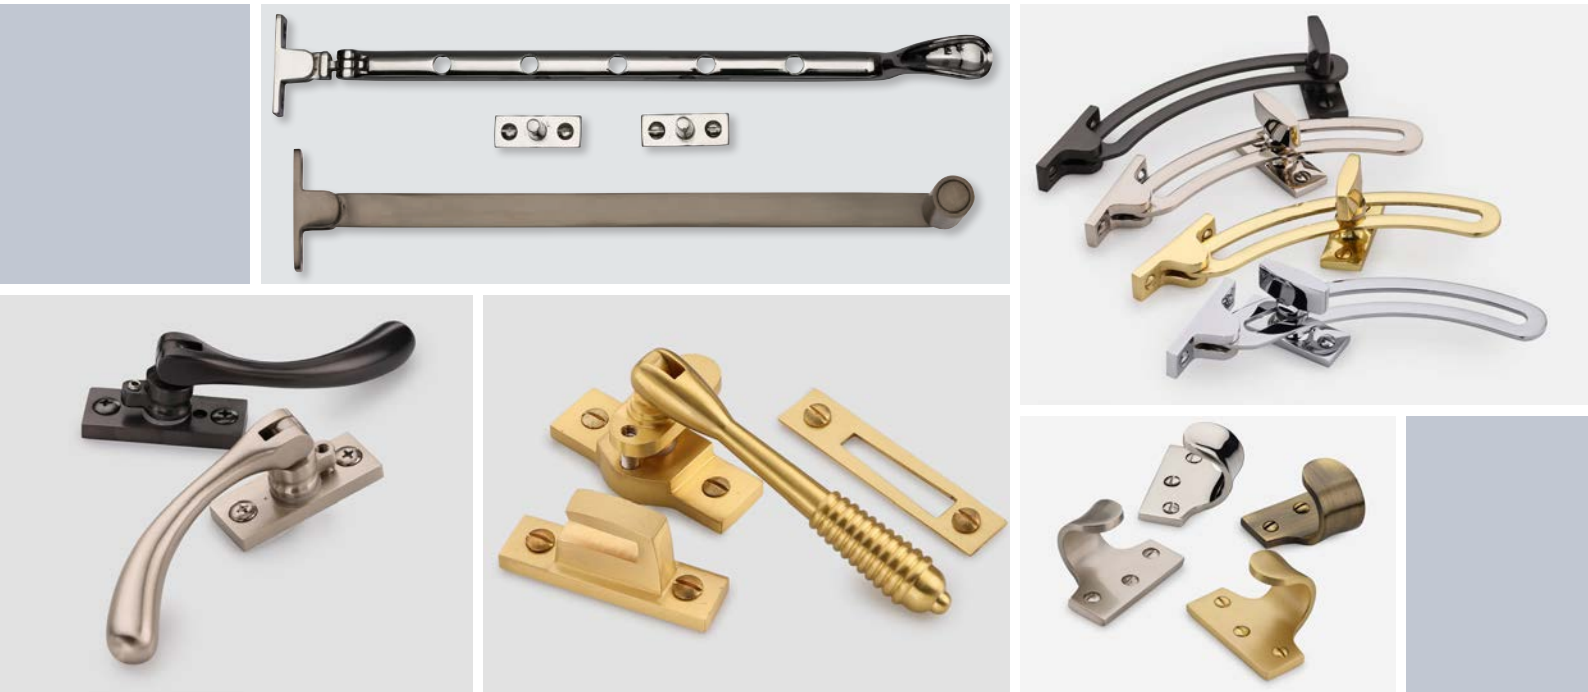

m.marcus
architectural hardware

WINDOW HARDWARE

Heritage Brass[®]
SOLID BRASS DOOR FURNITURE

Scan to visit our website

V894 MP/HP
Mortice & Hook Plate
Casement Fastener
Reeded Pattern
Overall Height 130mm
Suitable for
Weather Stripped Windows

V894L MP/HP Lockable
Mortice & Hook Plate
Casement Fastener
Reeded Pattern (Lockable)
Overall Height 130mm
Suitable for
Weather Stripped Windows

V1008L MP/HP Lockable
Mortice & Hook Plate
Casement Fastener
Ball Pattern (Lockable)
Overall Height 128mm
Suitable for
Weather Stripped Windows
BK Available in Matt Black
Available in
Unlacquered Brass (ULB)

V1005 Lockable
Suitable for
Standard Windows
V1005W Lockable
Suitable for
Weather Stripped Windows
Casement Fastener
Wedge Pattern
Overall Height 129mm
Backplate 58[L] x 20[W]

V1003 MP/HP
Mortice & Hook Plate
Casement Fastener
Spoon Pattern
Overall Height 126mm
Suitable for
Standard Windows

V895L LH
V895L RH
Espagnolette Handle
Reeded Pattern **Lockable**
Backplate 58[H] x 18mm[W]
Overall Height 135m
Projection 48mm
uPVC Replacement Handles
Available both LH & RH
Image shows Right-Handed