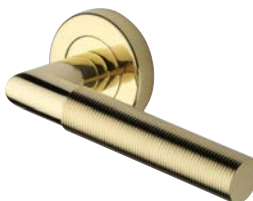

V1120 Sash Ring
43[H] x 16[W]
Internal Diameter 25mm

BK Available in
Matt Black
Available in
Unlacquered Brass
(ULB)

V2054
Narrow Brighton Sash
Fastener
56[L] x 12[W]
Available in
Unlacquered Brass
(ULB)

V2055
Brighton Sash Fastener
58[L] x 23[W]

Our Heritage Brass Reeded Collection

Our Reeded Collection is designed to create a striking feature. Whether used in the kitchen, living spaces or bathrooms, these fittings are impactful and eye-catching.

Door Handles on Plate

Charlbury Reeded Backplate

- RR3000** Lever Lock
- RR3010** Lever Latch
- RR3030** Bathroom Set
- RR3048** Euro Profile

Gio Reeded Backplate

- RR4700** Lever Lock
- RR4710** Lever Latch
- RR4730** Bathroom Set
- RR4748** Euro Profile

Octave Reeded Backplate

- RR3700** Lever Lock
- RR3710** Lever Latch
- RR3730** Bathroom Set
- RR3748** Euro Profile

Door Handles on Rose

RR1935

Bridgetown
Reeded Lever on Rose

V2274

Bauhaus Mitre
Reeded Lever on Rose