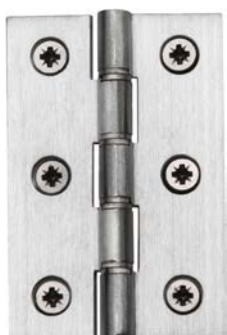

Double Phosphor Washered
ITEM Dimensions Leaf Thickness
PR88-400 3"[H] x 2"[W] 2.5mm